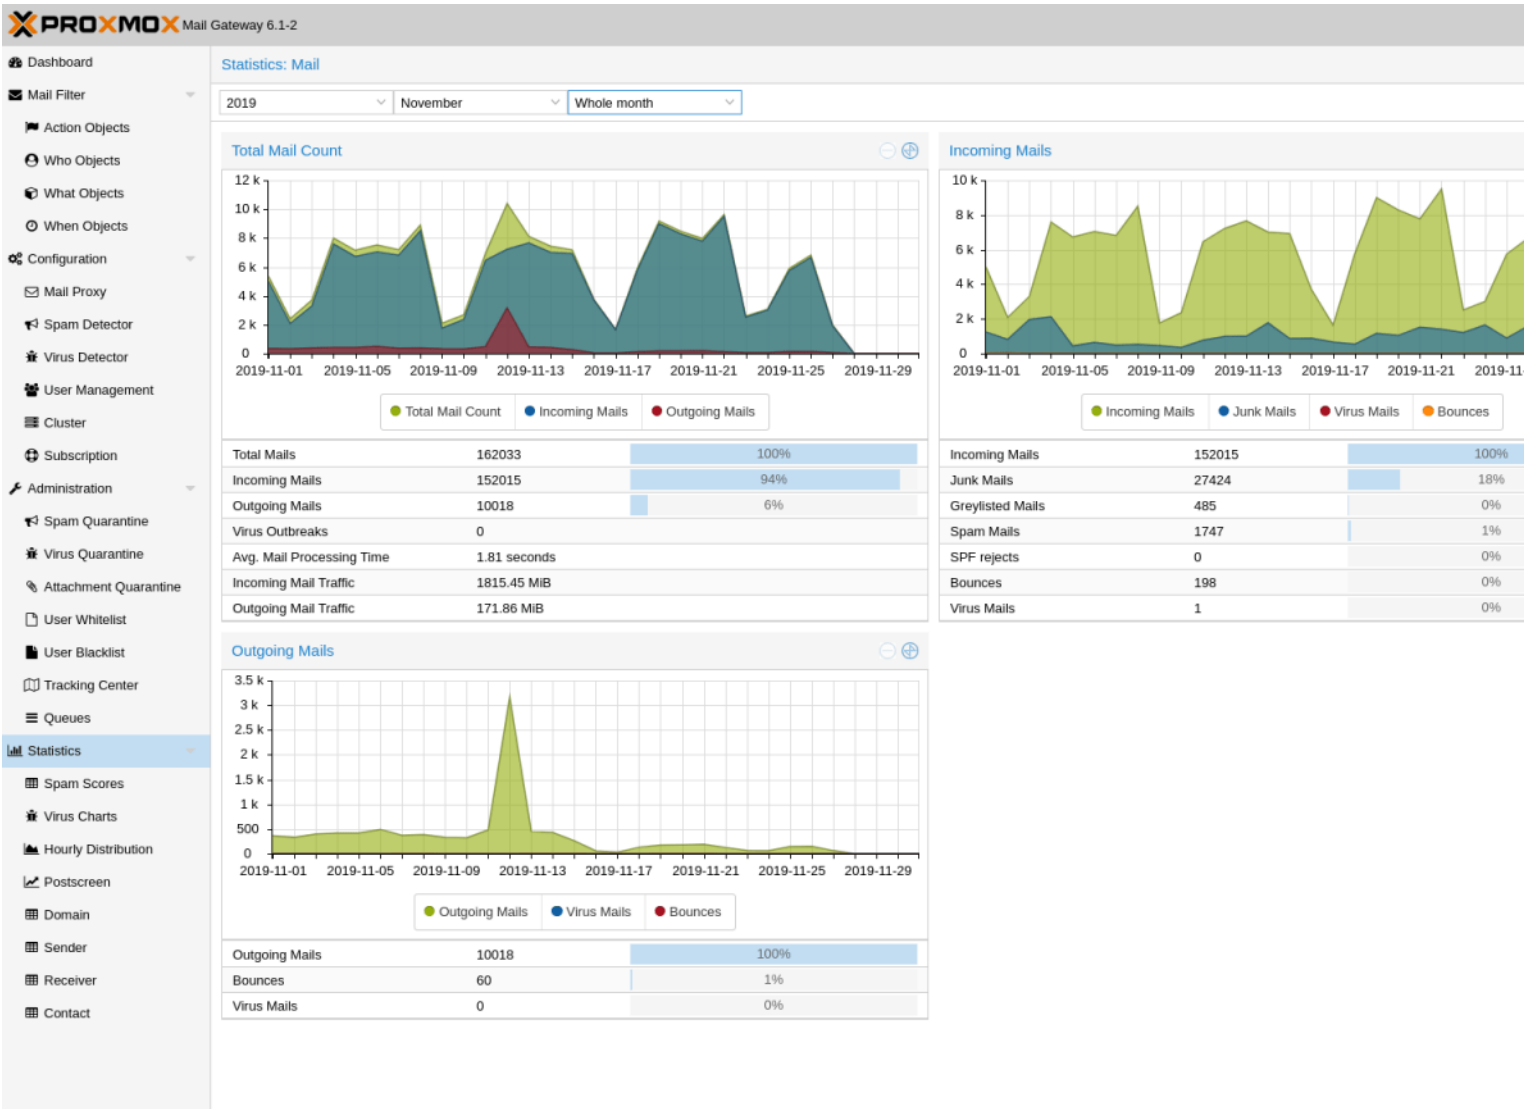

# 6 Less Popular Enterprise Linux Distributions

By *Rianne Schestowitz*

Created 13/02/2020 - 12:06pm

Submitted by Rianne Schestowitz on Thursday 13th of February 2020 12:06:49 PM Filed under [Linux](#) [1]